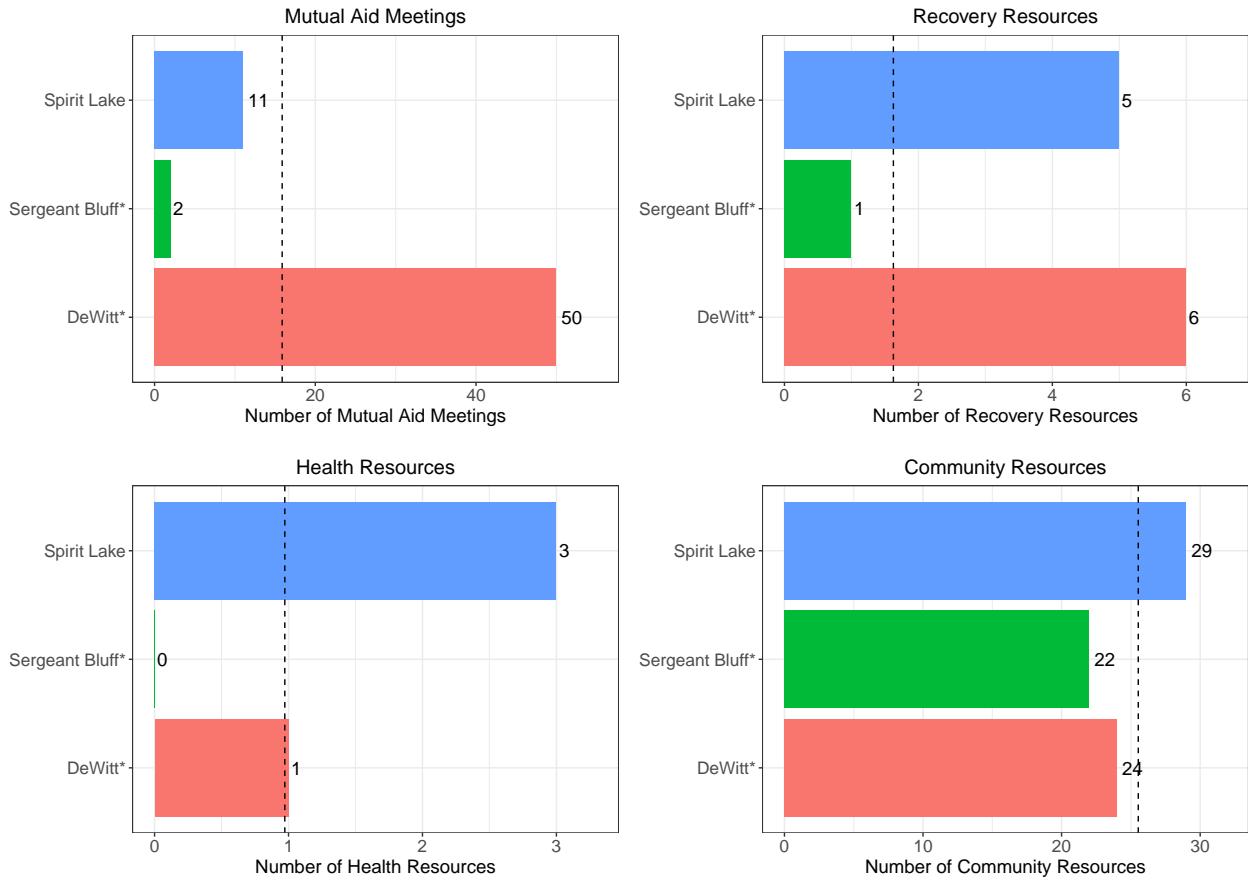

# Spirit Lake Recovery and Community Resources

\* The Iowa cities most comparable to Spirit Lake by population are Sergeant Bluff and DeWitt.

\*\* The dashed vertical lines represent the expected number of resources for a city the size of Spirit Lake.

## Notes

**Recovery Resources:** Peer Support Providers, Drug Dropoff Locations, SUD and Gambling Treatment Locations, Recovery Housing, and Medication Assisted Treatment Locations

**Health Resources:** Hospitals, Mental Health Centers, Rural Clinics, Veterans Affairs Health Centers

**Community Resources:** Childcare Providers, Places of Worship, Schools, Workforce Development Centers, Law Enforcement Offices, Colleges, Libraries, Parks